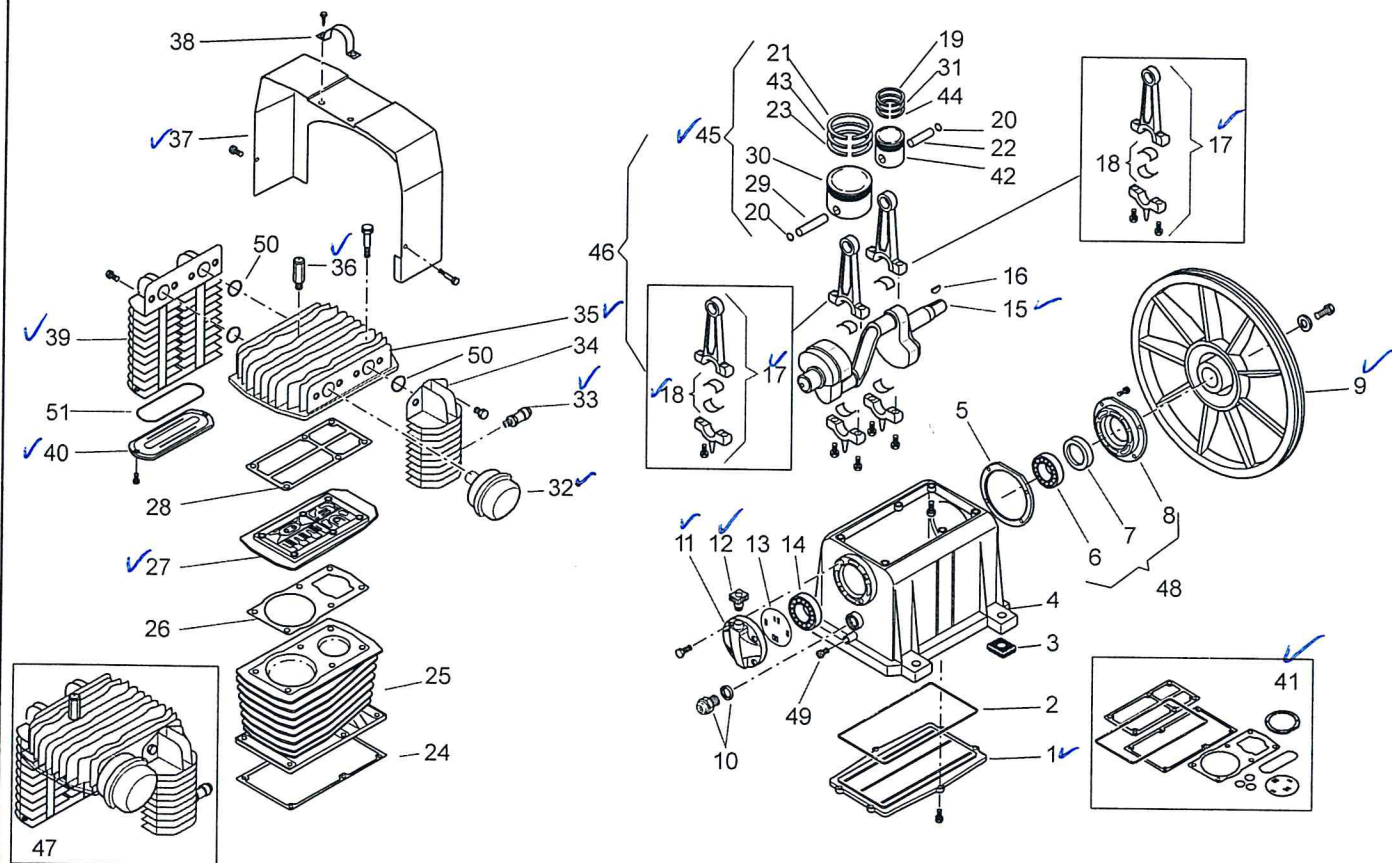

Type: **Belt driven**

Model:

BK114 USA-BLACKCode: **5131780000**Date: **AUG 2010**Version: **01**

Ref.	Q.ty	Code	*	Denomination
------	------	------	---	--------------

1	1	✓ 113141009		LOWCOVER
2	1	113141020		LOW COVER O-RING
3	4	113141028	8	CUSHIN
4	1	113141047		CRANKCASE
5	1	113141022		FRONT COVER GASKET
6	1	033015000		BEARING
7	1	010008000		OIL SEAL
8	1	113141046		FRONT COVER
9	1	113183017V9005		FLYWHEEL
10	1	012031000		OIL GLASS
11	1	✓ 113141006		END COVER
12	1	012047000	3	OIL FILLER PLUG
13	1	113141021		GASKET NBR
14	1	033027000		BEARING
15	1	✓ 113141011		CRANKSHAFT
16	1	018008000		FEATHER
17	2	✓ 413141010	2	COMPLETE
18	2	✓ 113138008	4	CONROD BEARING
19	1	113125035	4	PISTON RING CCO
20	4	015013000		CIRCLIP
21	1	113141025	4	PISTON RING ·
22	1	113141030		GUDGEON PIN
23	1	113141026	4	PISTON RING ROF
24	1	113141019		CARTER CASKET
25	1	113141013		CYLINDER

Ref.	Q.ty	Code	*	Denomination
26	1	113141037		CYLINDER GASKET
27	1	✓413153004	2	VALVE HOLDER PLATE
28	1	113141017		HEAD GASKET
29	1	113141014		GUDGEON PIN
30	1	113141012		PISTON
31	1	113125066	4	PISTON RING ROS-CO
32	1	317078000	4	KIT FILTER
33	1	✓047002000		SAFETY VALVE
34	1	✓113163033		COLLETTORE FINALE
35	1	✓113179014		HEAD
36	1	✓047086000		SAFETY VALVE
37	1	✓113178004		SHROUD
38	1	113178011		GOLFARE
39	1	013141042		FAP COLLET.INTERMEDIO
40	1	113141040		COPEREHIO COLL
41	1	213141020	6	SET OF GASKETS
42	1	113141029		PISTON
43	1	113141027	4	PISTON RING ROS-CO
44	1	113125036	4	PISTON RING ROF
45	1	413141019		KIT CONROND-PISTON
46	1	413178023		KIT CONROD-SHAFT-PISTON
47	1	SM001312		KIT HEAD-FILTER-COOLER
48	1	SM001313		KIT FRONT COVER
49	1	011001000		PLUG
50	3	010012000		O-RING
51	1	010024000		O-RING