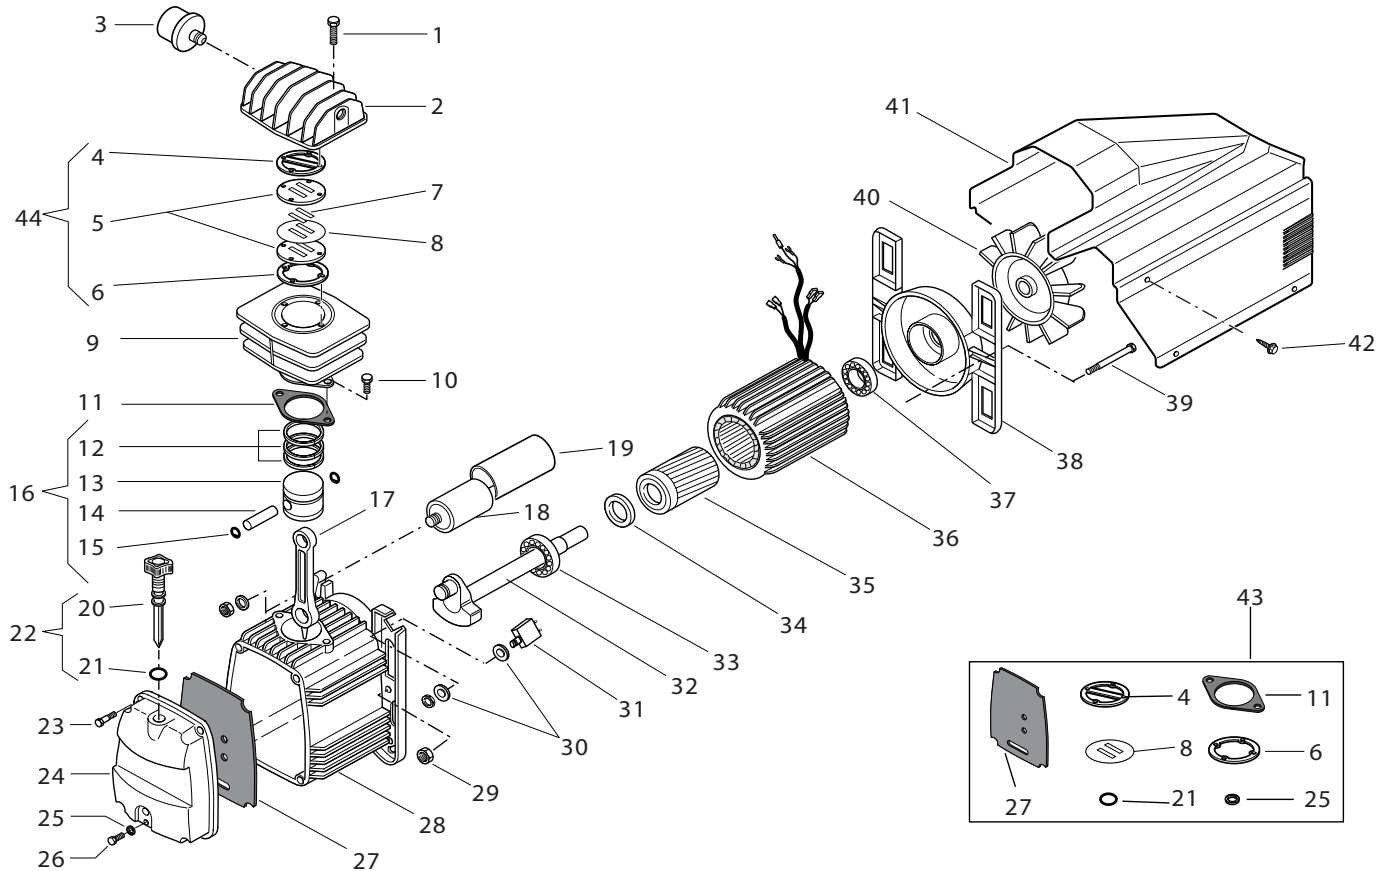

Type: **Coaxial**Model: **MK246 CSA 120V/60Hz**Code: **516QC01652**Date: **MAY 2008**Version: **07**

Ref.	Q.ty	Code	*	Denomination
------	------	------	---	--------------

1	4	014002021		SCREW
2	1	116022002		HEAD
3	1	317007000	10	INTAKE FILTER
4	1	116022009		HEAD GASKET
5	2	116022013	12	VALVE PLATE
6	1	116022010		CYLINDER GASKET
7	2	116022038		VALVE BLADE
8	1	116022012		VALVE GASKET
9	1	116093009		CYLINDER
10	2	014011064		SCREW
11	1	116091016		CRANKCASE GASKET
12	1	216022002	4	PISTON RING KIT
13	1	116022004		PISTON
14	1	116022040		PISTON PIN
15	2	015001000		CIRCLIP
16	1	416022004	2	COMPLETE PISTON
17	1	116091021	2	CONROD
18	1	009200075		CAPACITOR
19	1	116034013		CAPACITOR COVER
20	1	012043000		OIL DIPSTICK
21	1	010024000		O-RING
22	1	312043000	2	DIPSTICK ASSEMBLY
23	4	014013021		SCREW
24	1	116091002		COVER
25	1	010072000		O-RING 2031

\* Suggested parts in percentage

Ref.	Q.ty	Code	*	Denomination
26	1	014013024		SCREW
27	1	116091011		COVER GASKET
28	1	116091001		CRANKCASE
29	2	014003002		NUT
30	2	014005009		WASHER
31	1	008331000	2	OVERLOAD CUT-OUT
32	1	116022011		CRANKSHAFT
33	1	033027000		BEARING 6205
34	1	010029000		OIL SEAL
35	1	116092003		ROTOR
36	1	416QC4652	1	STATOR +WINDING
37	1	033118000		BEARING
38	1	116011002		END COVER
39	2	116011038		SCREW
40	1	116001003		FAN
41	1	116QC0001	1	SHROUD
42	2	014006121		TAPPING SCREW
43	1	216093003	6	GASKETS KIT
44	1	216093004	6	VALVE KIT