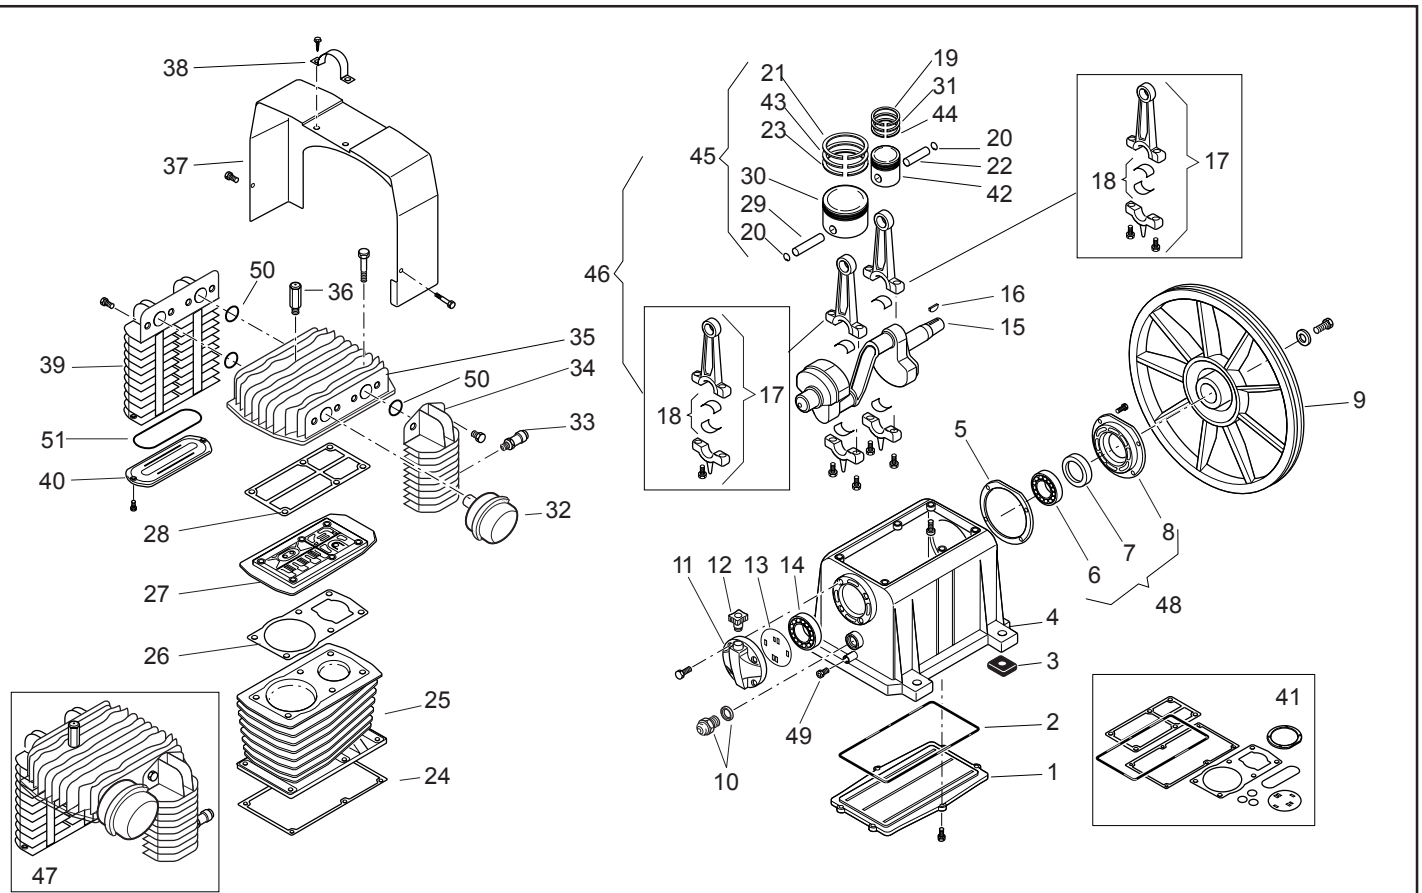

Type: **Belt driven**

Model: **BK114 USA-BLACK**

Code: **5131780000**

Date: **AUG 2010**

Version: **01**

Ref.	Q.ty	Code	*	Denomination
1	1	113141009		LOW COVER
2	1	113141020		LOW COVER O-RING
3	4	113141028	8	CUSHIN
4	1	113141047		CRANKCASE
5	1	113141022		FRONT COVER GASKET
6	1	033015000		BEARING
7	1	010008000		OIL SEAL
8	1	113141046		FRONT COVER
9	1	113183017V9005		FLYWHEEL
10	1	012031000		OIL GLASS
11	1	113141006		END COVER
12	1	012047000	3	OIL FILLER PLUG
13	1	113141021		GASKET NBR
14	1	033027000		BEARING
15	1	113141011		CRANKSHAFT
16	1	018008000		FEATHER
17	2	413141010	2	COMPLETE
18	2	113138008	4	CONROD BEARING
19	1	113125035	4	PISTON RING CCO
20	4	015013000		CIRCLIP
21	1	113141025	4	PISTON RING
22	1	113141030		GUDGEON PIN
23	1	113141026	4	PISTON RING ROF
24	1	113141019		CARTER CASKET
25	1	113141013		CYLINDER

Ref.	Q.ty	Code	*	Denomination
26	1	113141037		CYLINDER GASKET
27	1	413153004	2	VALVE HOLDER PLATE
28	1	113141017		HEAD GASKET
29	1	113141014		GUDGEON PIN
30	1	113141012		PISTON
31	1	113125066	4	PISTON RING ROS-CO
32	1	317078000	4	KIT FILTER
33	1	047002000		SAFETY VALVE
34	1	113163033		COLLETTORE FINALE
35	1	113179014		HEAD
36	1	047086000		SAFETY VALVE
37	1	113178004		SHROUD
38	1	113178011		GOLFARE
39	1	013141042		FAP COLLET.INTERMEDIO
40	1	113141040		COPEREHIO COLL
41	1	213141020	6	SET OF GASKETS
42	1	113141029		PISTON
43	1	113141027	4	PISTON RING ROS-CO
44	1	113125036	4	PISTON RING ROF
45	1	413141019		KIT CONROND-PISTON
46	1	413178023		KIT CONROD-SHAFT-PISTON
47	1	SM001312		KIT HEAD-FILTER-COOLER
48	1	SM001313		KIT FRONT COVER
49	1	011001000		PLUG
50	3	010012000		O-RING
51	1	010024000		O-RING